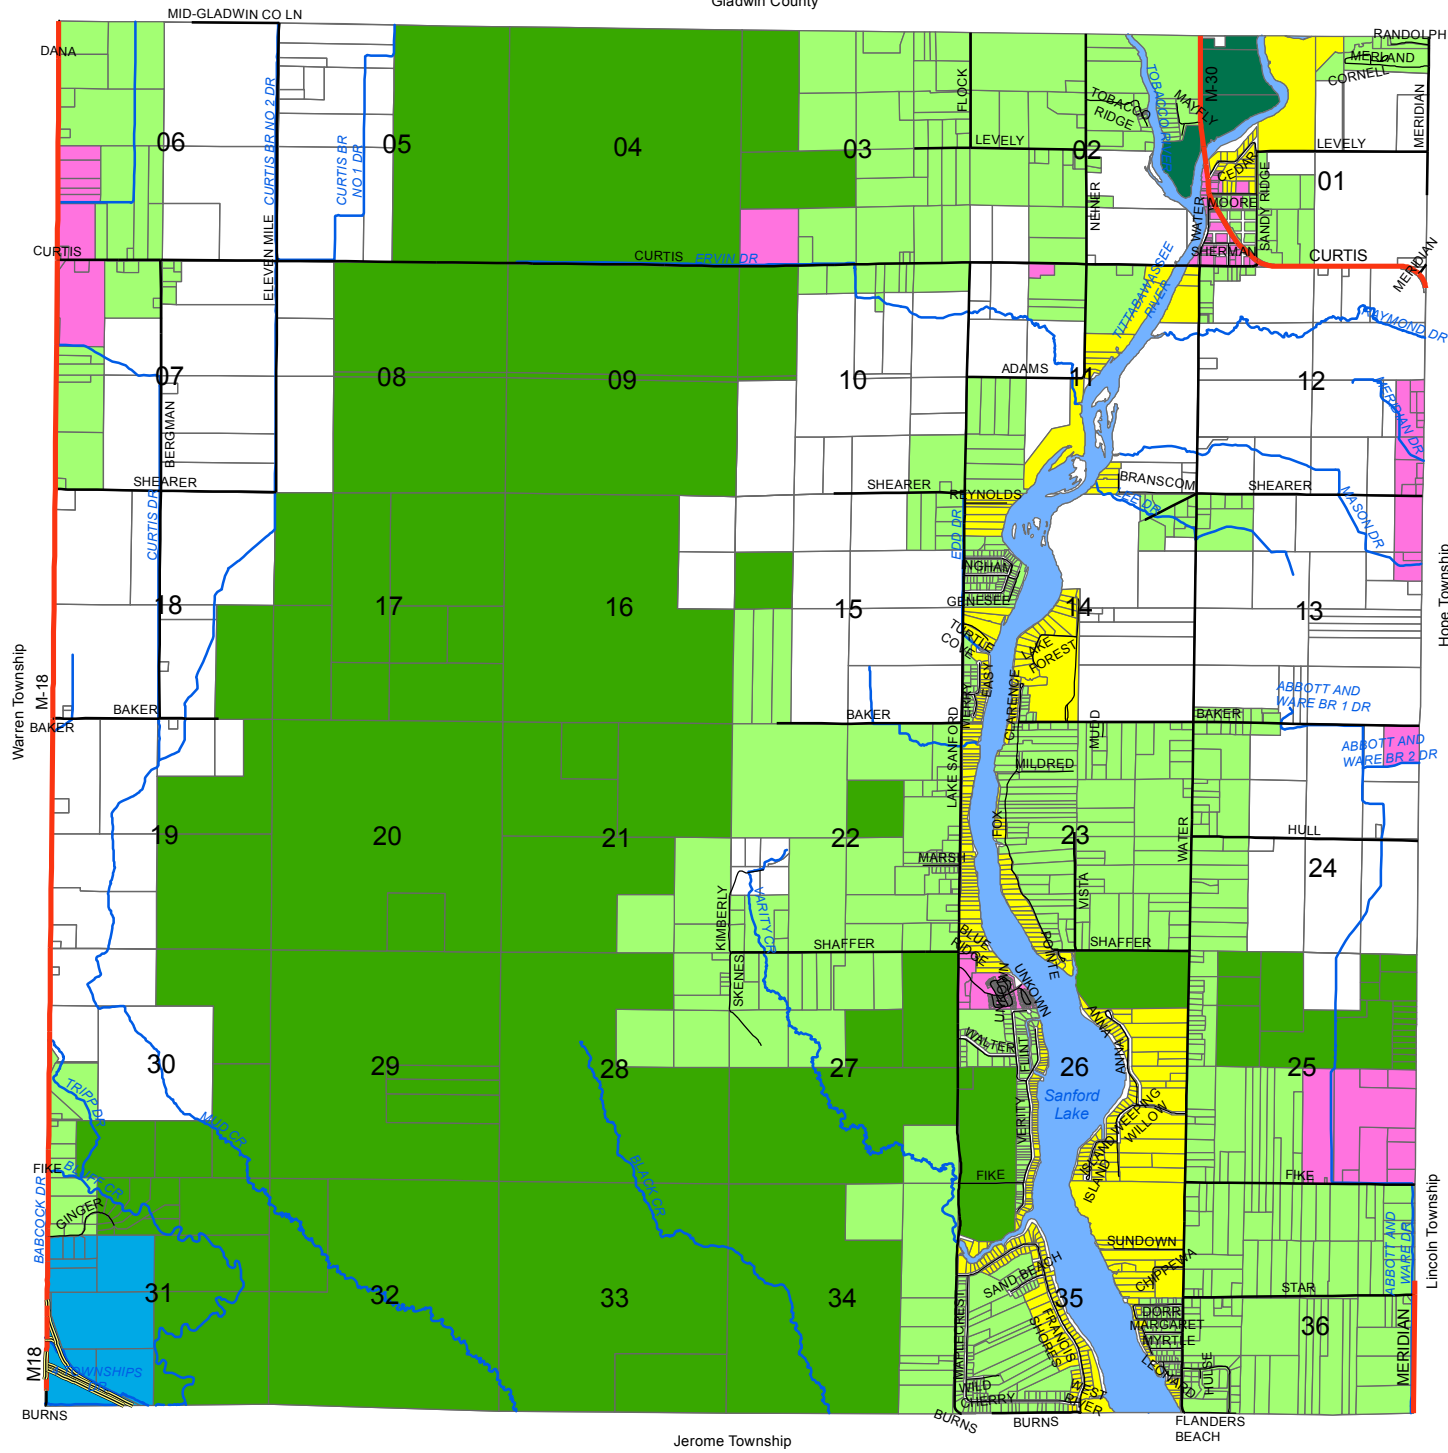

# Edenville Township Zoning Map Midland County, Michigan

**Legend**

**Roads**

- Federal
- State
- County
- Local
- Water Body

**Edenville Zoning**

- Residential (R - 1)
- Mixed Residential (R - 2)
- Agricultural (A)
- Commercial/Light Industrial (C)
- Heavy Industrial (I)
- Recreational (R - 3)
- Passive Recreational (R - 4)