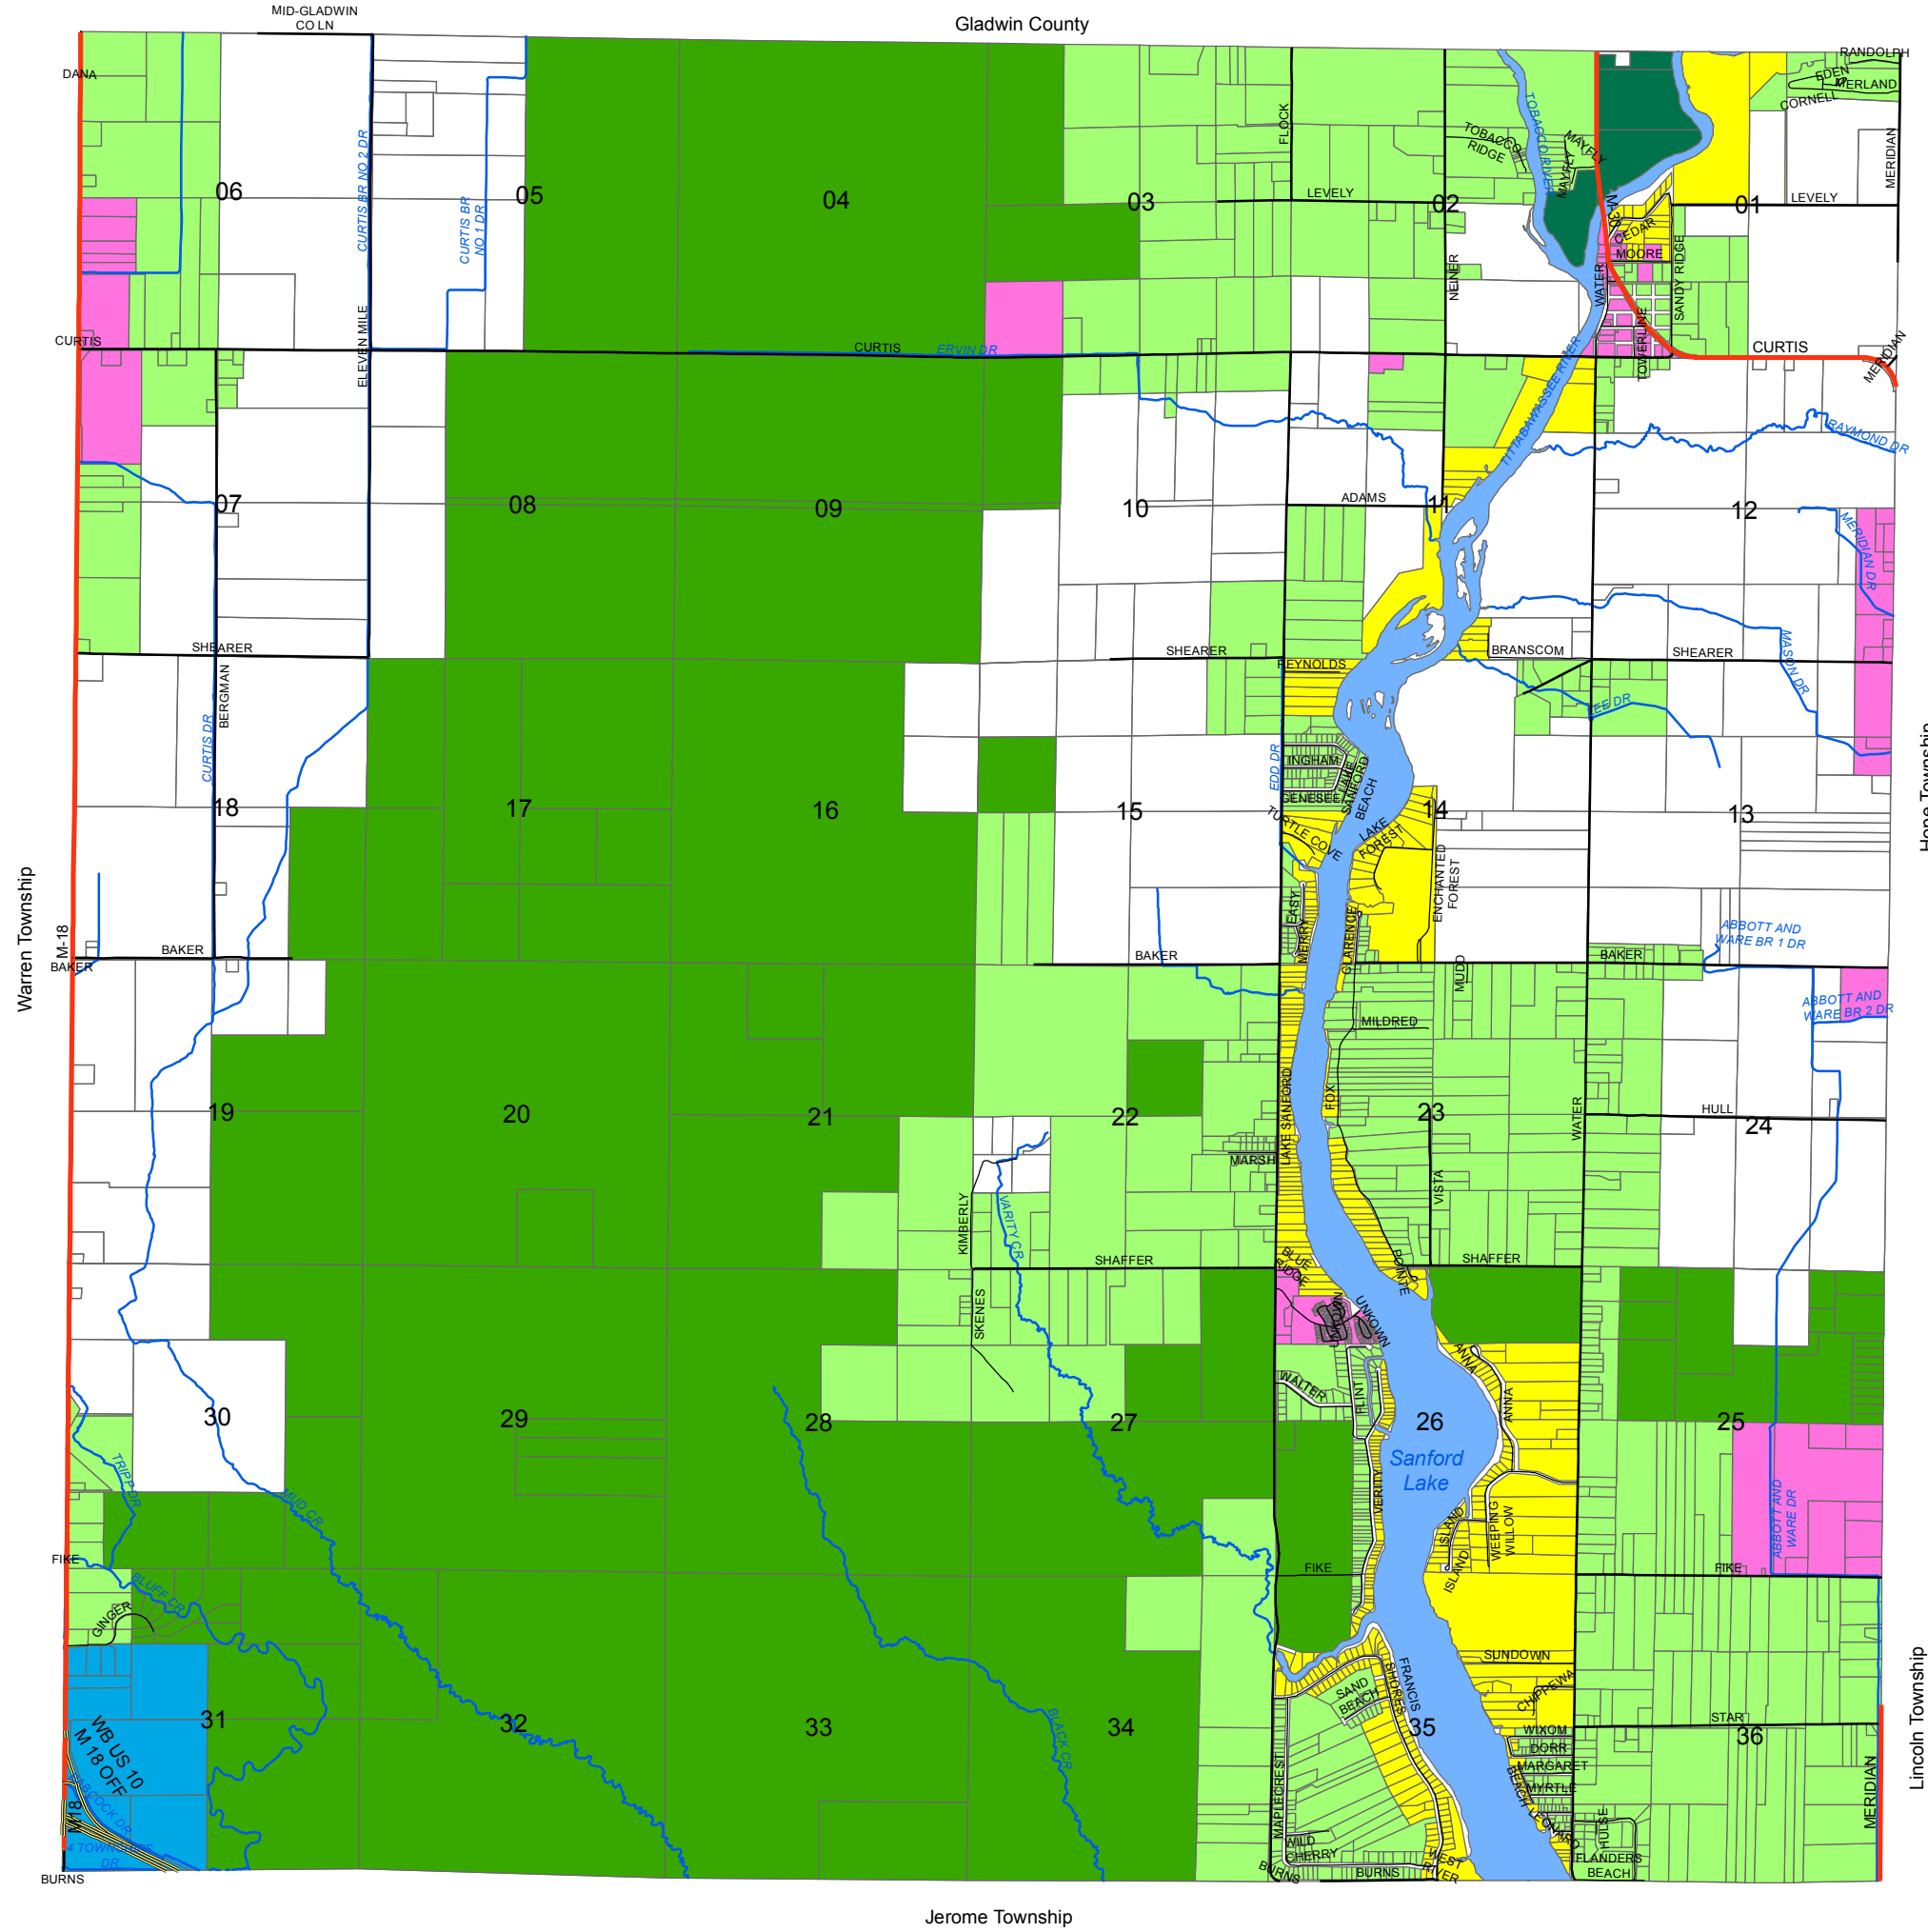

# Edenville Township Zoning Map Midland County, Michigan

Adopted Nov. 2, 2013  
Ordinance #176

**Legend**

**Roads**

-  Federal
-  State
-  County
-  Local
-  Water Body

**Edenville Zoning**

-  Residential (R - 1)
-  Mixed Residential (R - 2)
-  Agricultural (A)
-  Commercial/Light Industrial (C)
-  Heavy Industrial (I)
-  Recreational (R - 3)
-  Passive Recreational (R - 4)

## Midland County, Michigan

Hope Township

Lincoln Township

MID-GLADWIN  
CO LN

Gladwin County

Warren Township

Jerome Township